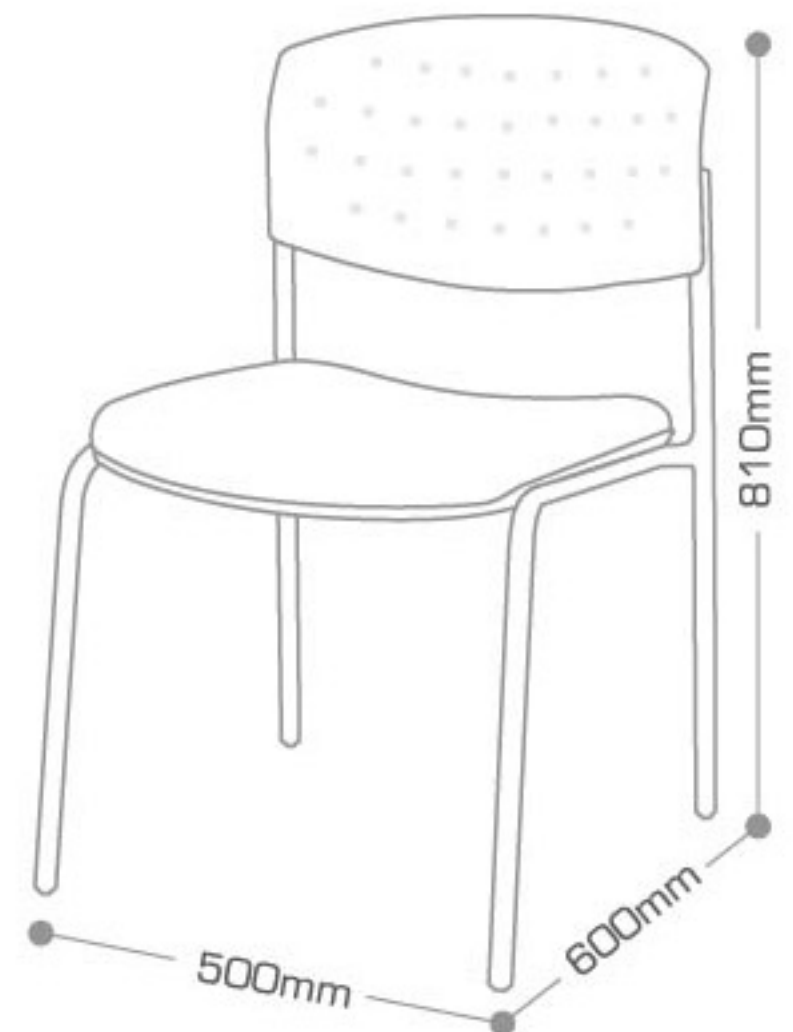

Domestic Sales & Marketing:

Seating Lane (M) Sdn. Bhd. (488588-P)
Lot 516, Jalan TUDM, Kampung Baru Subang,
Seksyen U6, 40150 Shah Alam,
Selangor Darul Ehsan, Malaysia.
Tel: 603-7846 2328 Fax: 603-7846 3328
www.seatinglane.com sales@seatinglane.com

International Sales & Marketing:

Spurs Industries (M) Sdn. Bhd. (332922-D)
Lot 515, No. 22, Jalan 2C, Kampung Baru Subang,
40000 Shah Alam, Selangor Darul Ehsan, Malaysia.
Tel: 603-7846 9793 Fax: 603-7846 9796
www.spurs.com.my email: spurs@po.jaring.my